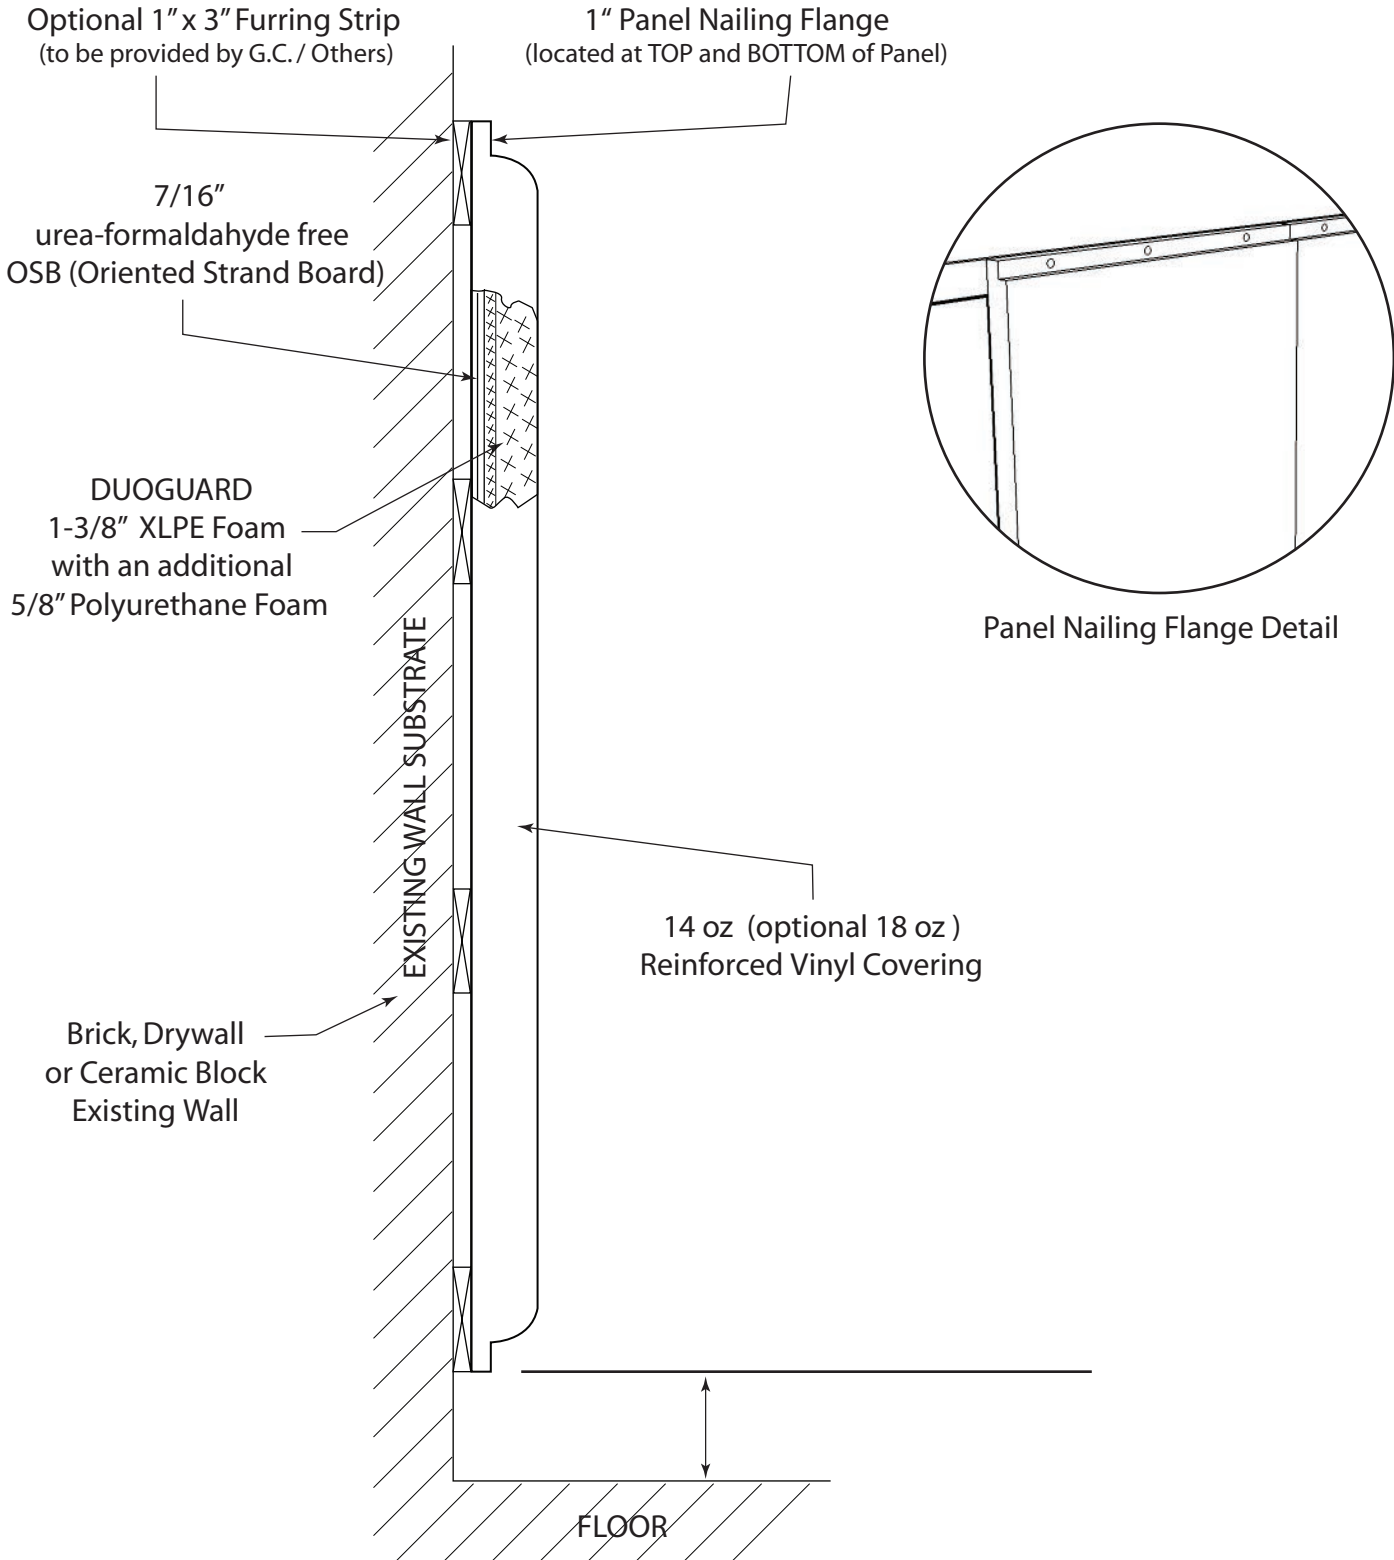

Protective Padding: DUOGUARD 2-5/8"

INSTALLATION: Conventional

Wainscot Wall Pad Panel Detail

RESILITE SPORTS PRODUCTS, INC., PO Box 764, Sunbury, PA 17801-0764
EMAIL: RESILITE@RESILITE.COM PH: 1-800-843-6287 FX: 570-473-8988 WEB: RESILITE.COM